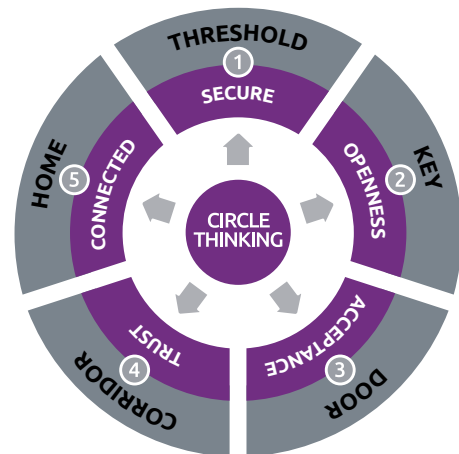

# OFFER FORM SHADOW DIVER

You will have had a profound experience of the higher realms

## Your Key Dates of Season #1 - Secure

The Taming your Gatekeeper Accelerator Course is available immediately as well as these

THRESHOLD	KEY	DOOR	CORRIDOR	HOME	CATCH-UP MONTH
<b>SPARK 1</b> Course content: <u>5th April</u> Live session: 12th April	<b>SPARK 2</b> Course content: <u>3rd May</u> Live session: 10th May	<b>SPARK 3</b> Course content: <u>7th June</u> Live session: 14th June	<b>SPARK 4</b> Course content: <u>5th July</u> Live session: 12th July	<b>SPARK 5</b> Course content: <u>2nd August</u> Live session: 9th August	All content and live sessions at <u>7pm (UK time)</u> Q&A Live: 13th September
<b>FLAME 1</b> Course content: 19th April	<b>FLAME 2</b> Course content: 17th May	<b>FLAME 3</b> Course content: 21st June	<b>FLAME 4</b> Course content: 19th July	<b>FLAME 5</b> Course content: 16th August	All content and live sessions at <u>7pm (UK time)</u>

Consciousness transformation is driven by a small group of Intuitive-Sensitives who notice the calling when they feel: 'I'm meant for more'. They are Path Masters.

There are 5 stages to master...

- 1 THRESHOLD** so you can accept you're more than physical
- 2 KEY** so you can turn the key to engage your higher nature
- 3 DOOR** so you can cope with receiving higher knowledge
- 4 CORRIDOR** so you can test your power
- 5 HOME** so you can unify your spirit